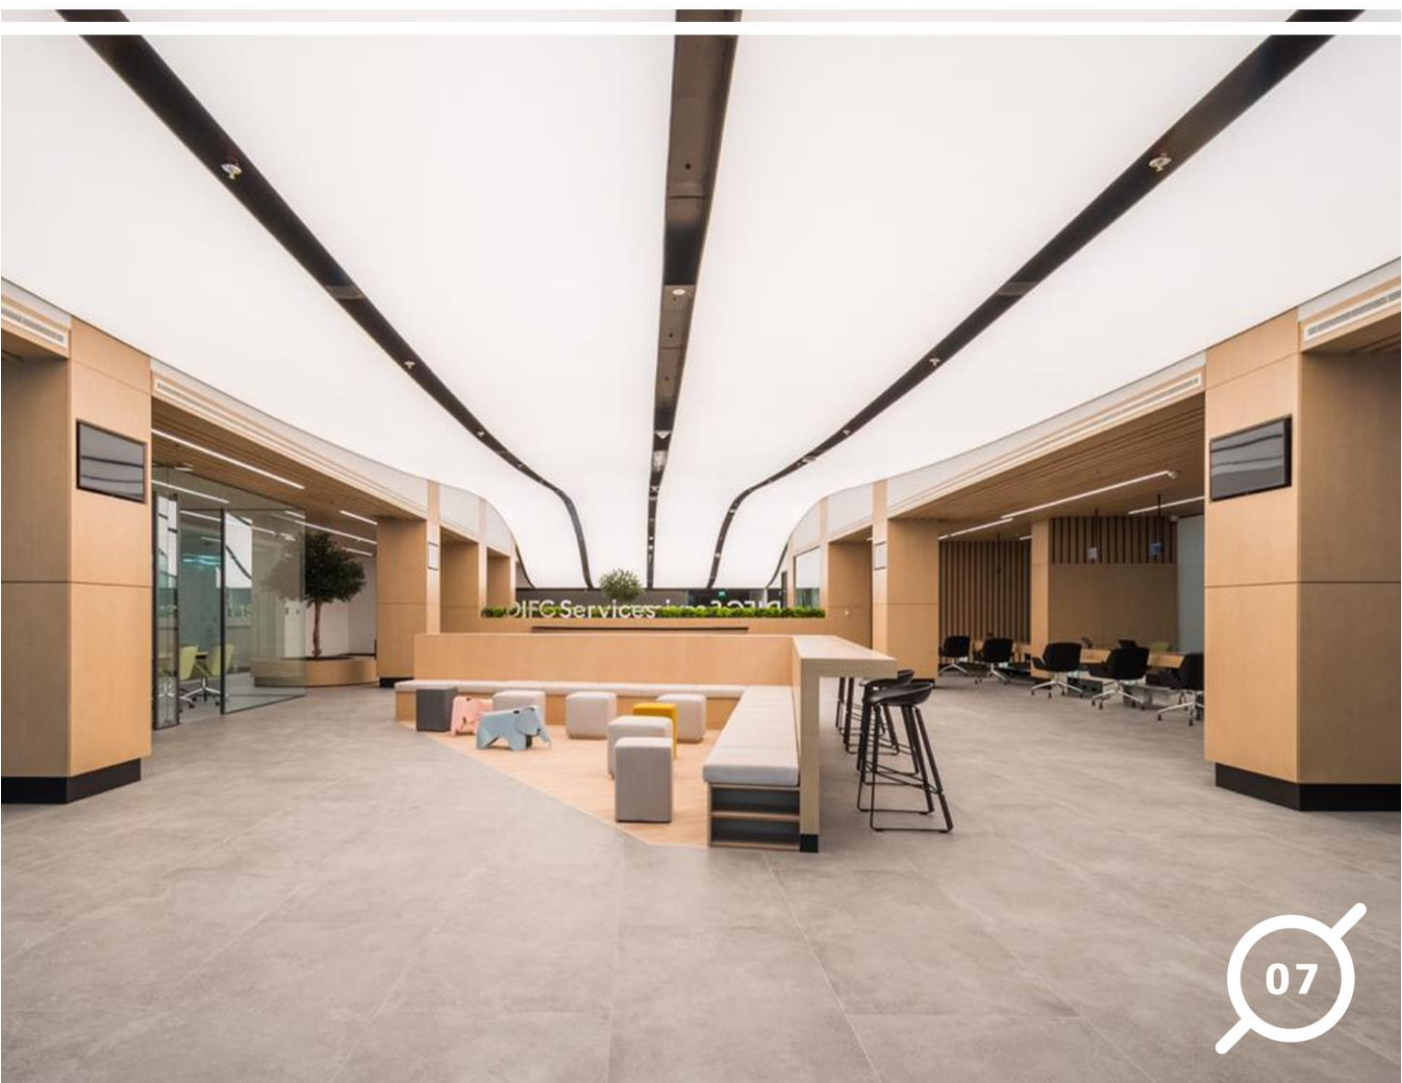

CLIPSO®
so different

SWAL

We are the sole distributors of **SWAL SYSTEM**® & **CLIPSO**, designed and assembled in France. We personalize your stretch canvas walls and PVC ceilings by digitally printing it with UV techniques. We also provide soundproofing and acoustic corrections with our Clipso Acoustic line. *All the above is done with a perfect finish due to our special profiles.*